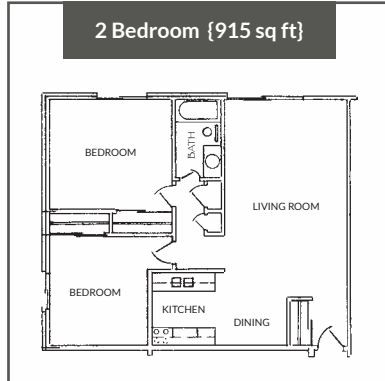

MANOR

Shown above: Samples of 1 and 2 bedroom floor plans (sizes shown are approximate).

Call our on-site manager, Wayne Gamble,
for more information:
P: 605-361-6116
5401 W. 26th Street » Sioux Falls, SD 57106
www.VBCLink.com