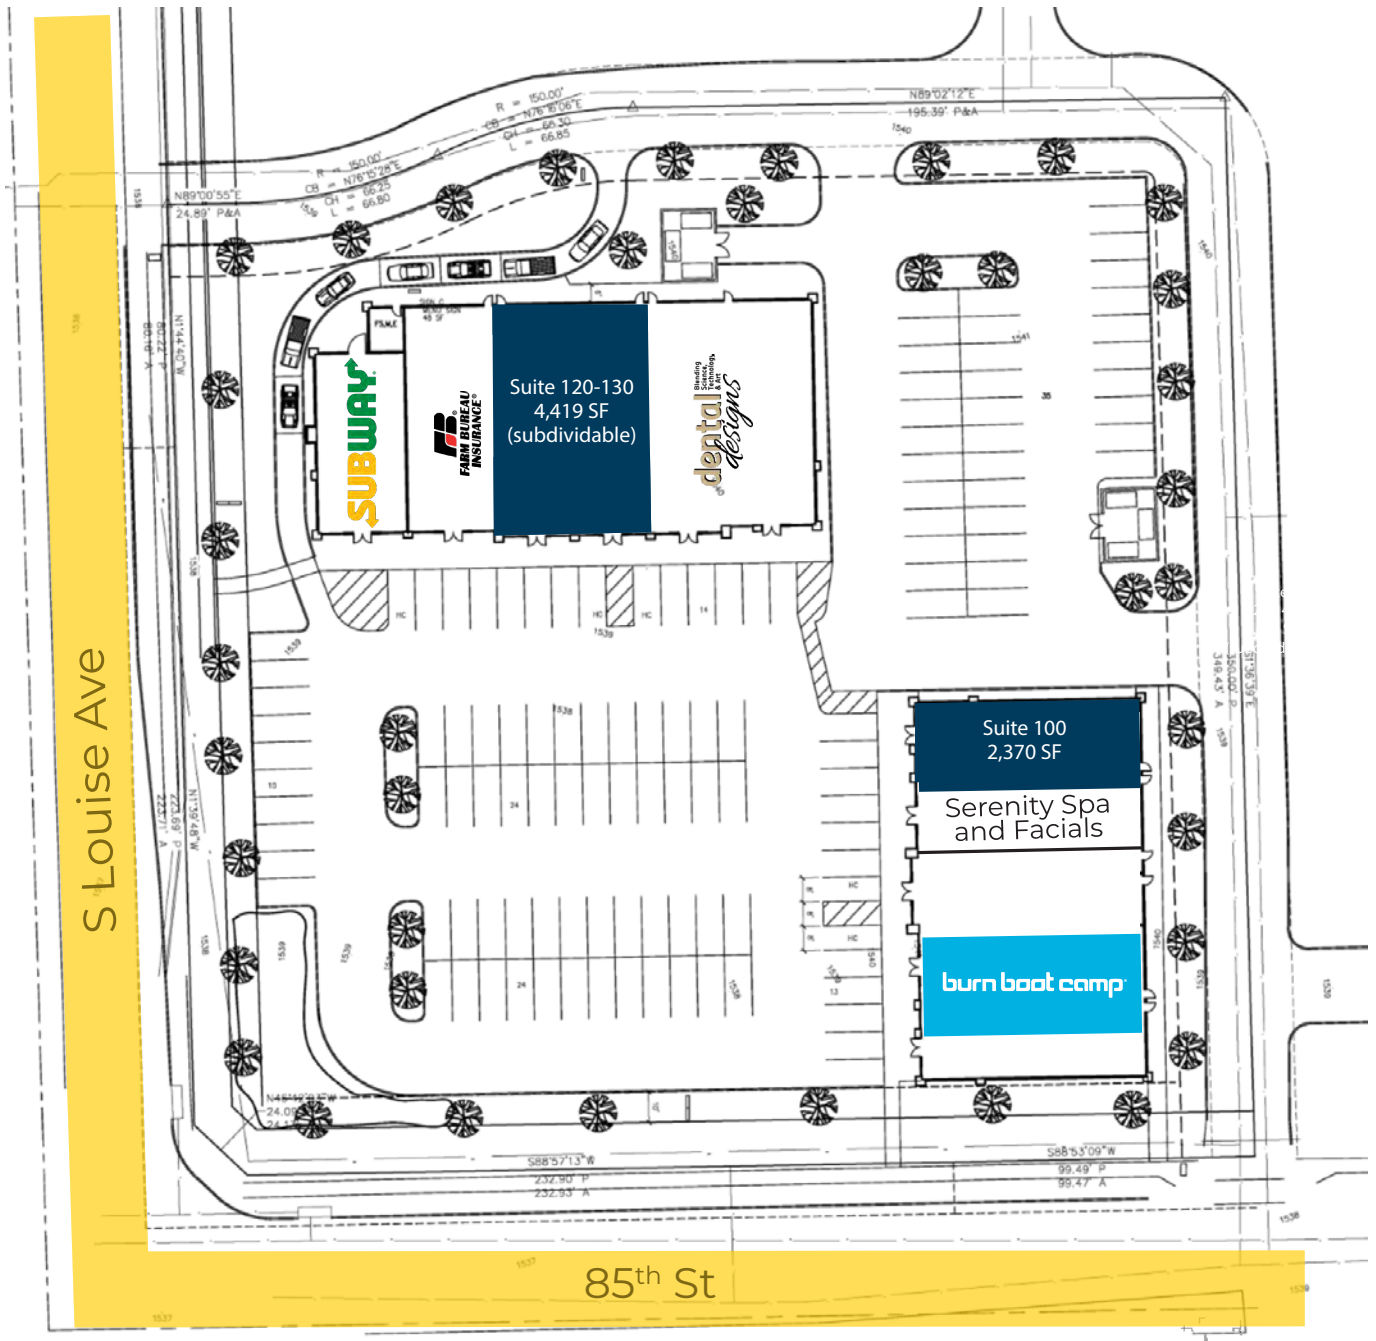

SITE PLAN

(605)-361-8211 | vbclink.com
2571 S Westlake Dr #100 Sioux Falls SD 57106