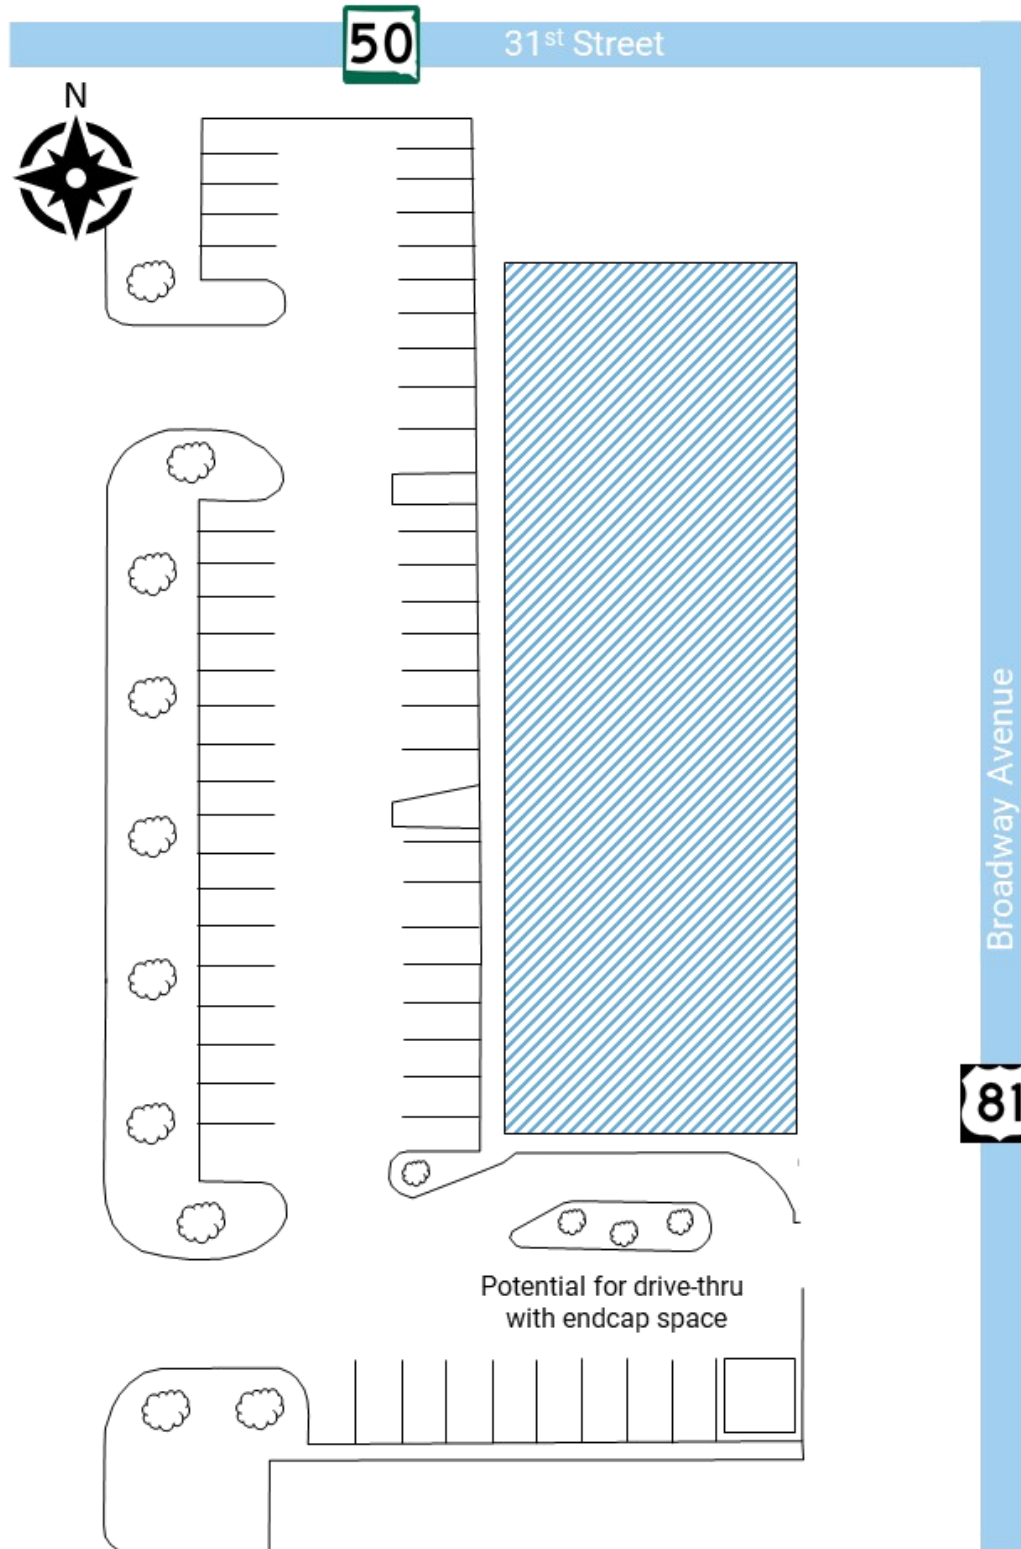

SITE PLAN

605.361.8211 | VBClink.com

2571 S Westlake Dr #100 Sioux Falls SD 57106