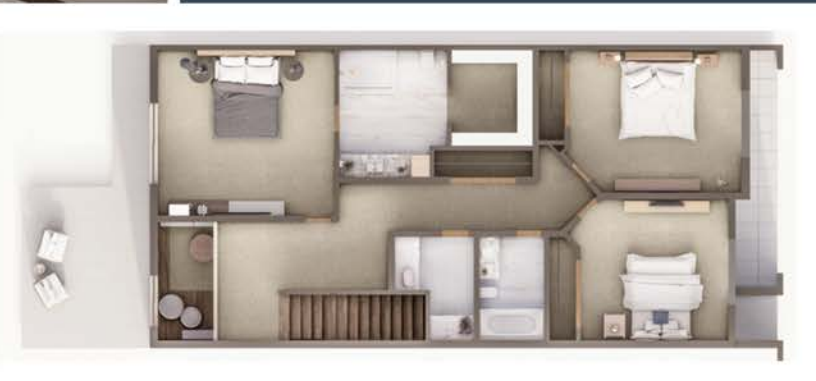

SECOND FLOOR