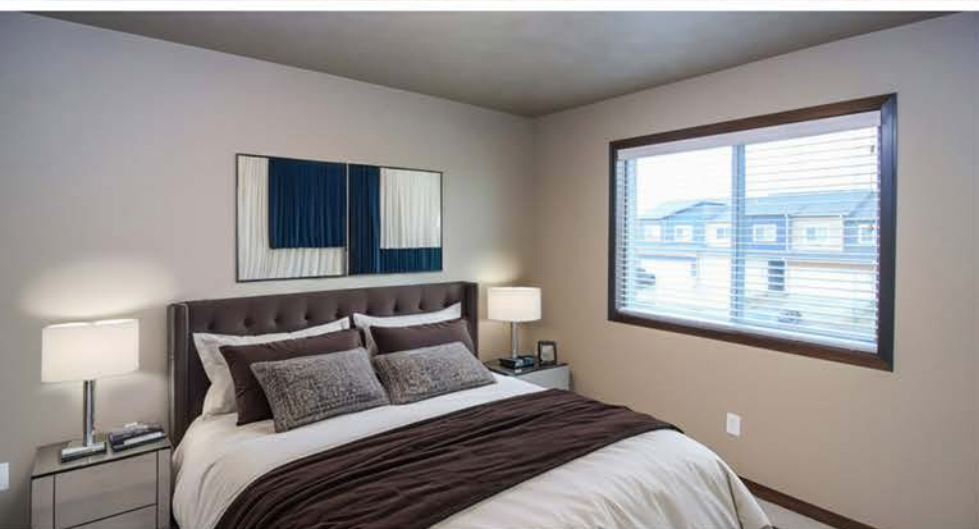

1. ## UNIT FEATURES
2. private entry
   - all kitchen appliances included
   - covered patio
   - attached garage
   - central air and heat
   - washer/dryer
   - walk-in closets
   - kitchen pantry