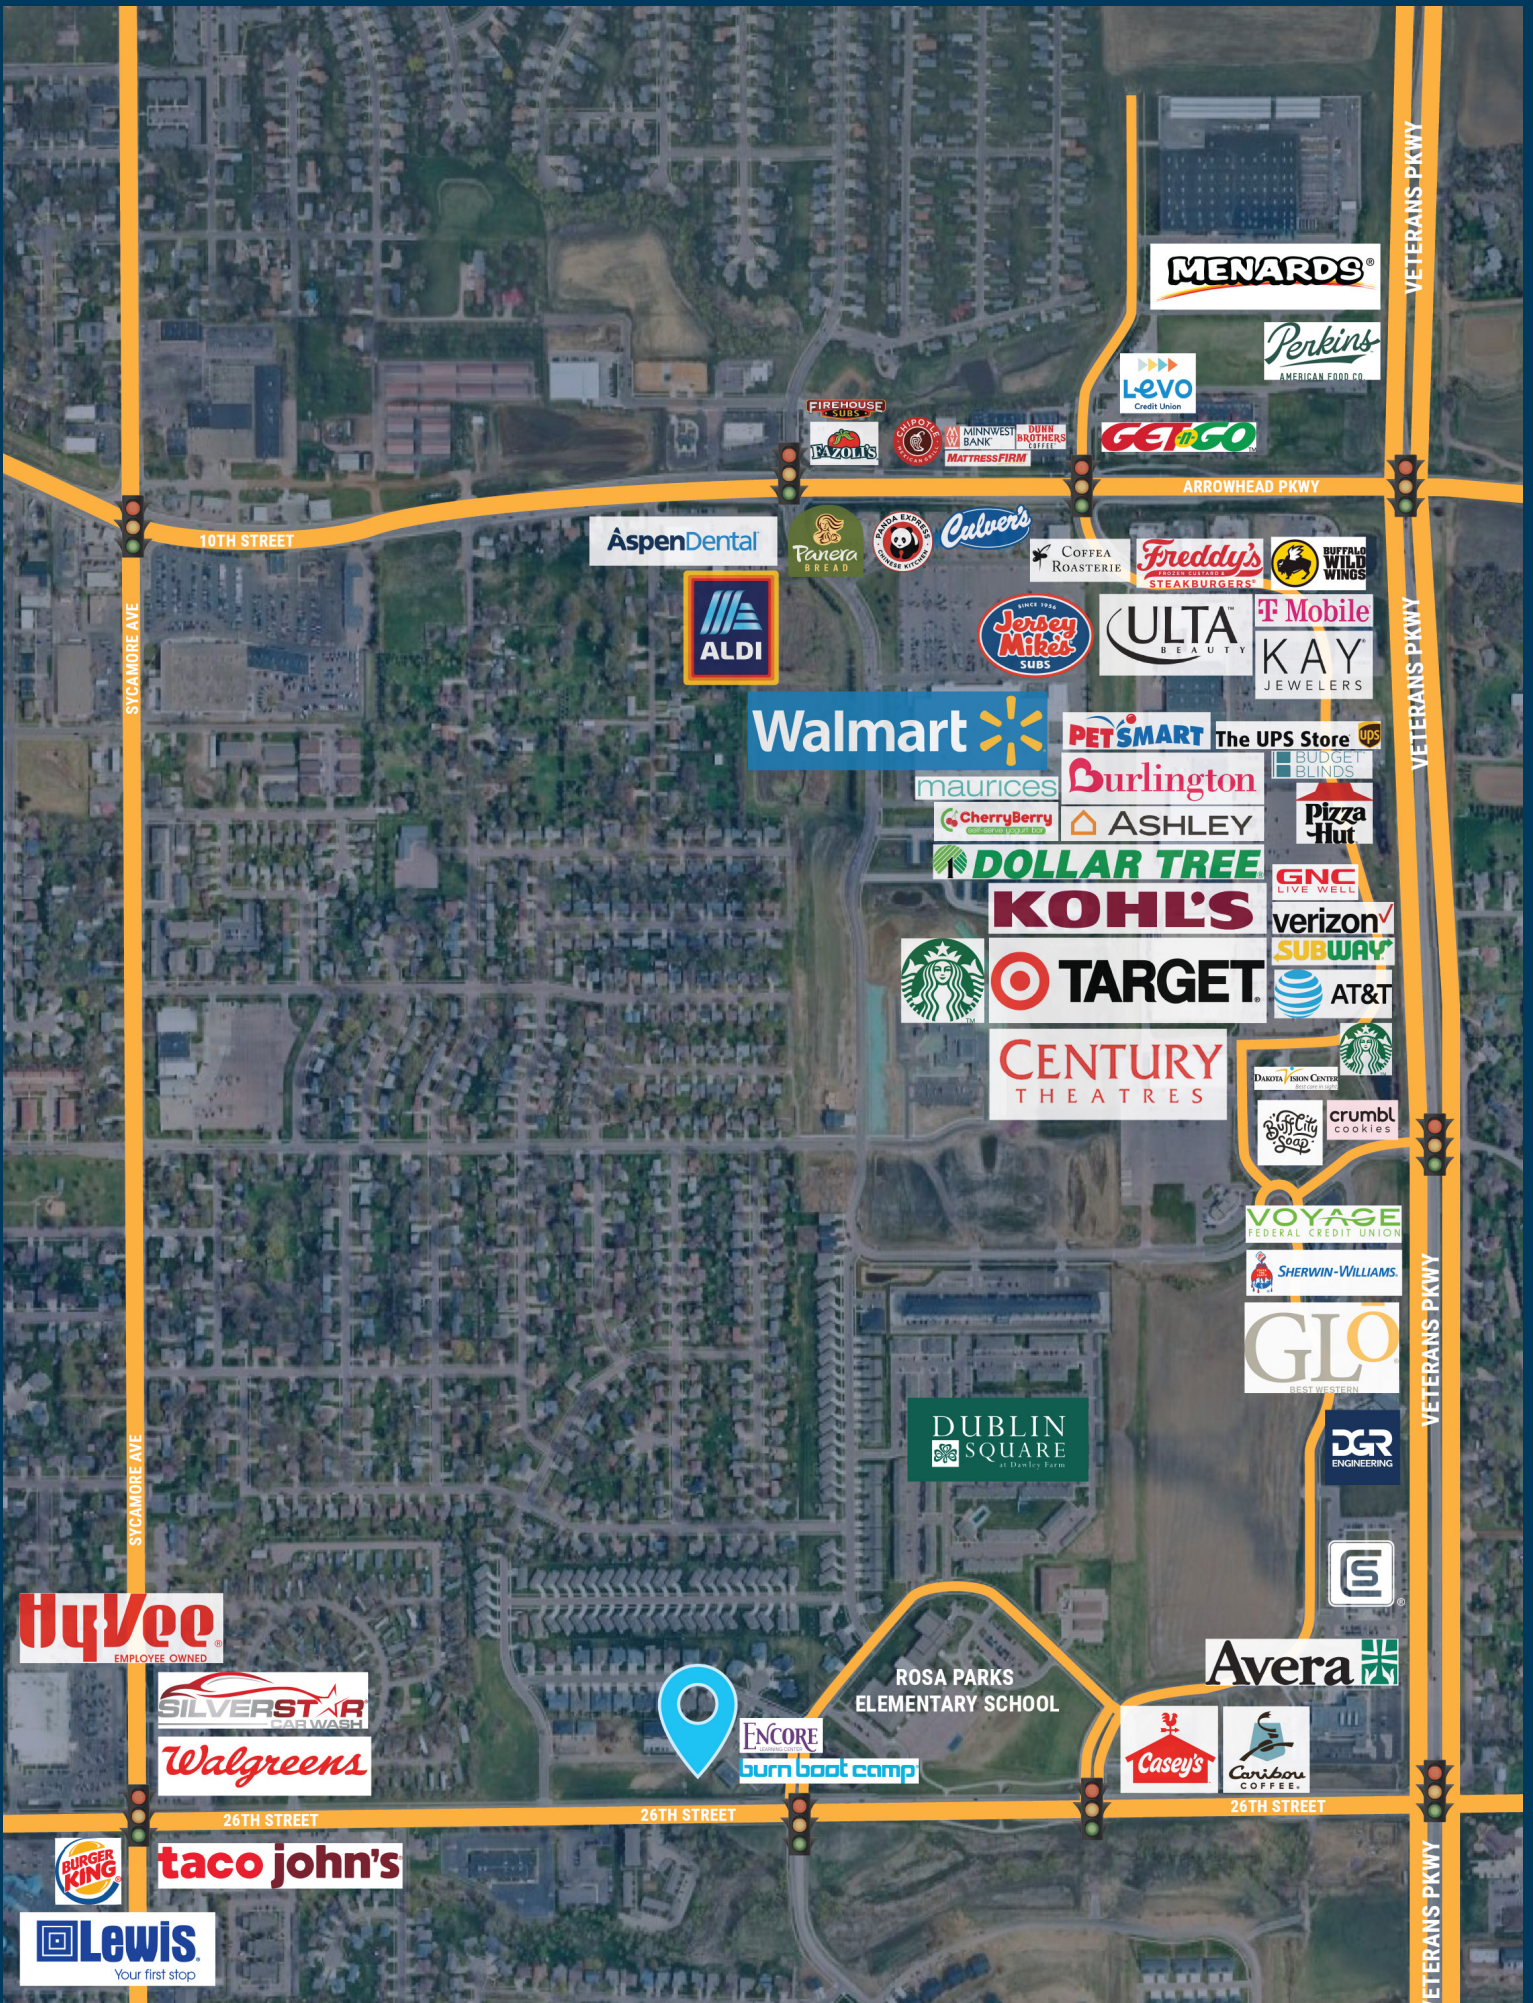

SYCAMORE AVE

VETERANS PKWY

VETERANS PKWY

VETERANS PKWY

VETERANS PKWY

10TH STREET

ARROWHEAD PKWY

26TH STREET

26TH STREET

26TH STREET

MENARDS®

Perkins
AMERICAN FOOD CO.

Levo
Credit Union

GETinGO

FIREHOUSE
SUBS

FAZOLI'S

CHIPOTLE

MINNVEST
BANK

BURN BROTHERS
STEAKS

MATTRESSFIRM

AspenDental

Panera
BREAD

PANDA EXPRESS
CHINESE STEAK

Calver's

COFFEE
ROASTERIE

Freddy's
STEAKBURGERS®

BUFFALO
WILD WINGS

ALDI

Jersey Mike's
SUBS

ULTA
BEAUTY

T Mobile
KAY
JEWELERS

Walmart

PETSMART

The UPS Store
UPS

maurices

Burlington

BUDGET
BLINDS

CherryBerry
CANDY BOUTIQUE

ASHLEY

Pizza
Hut

DOLLAR TREE

GNC
LIVE WELL

KOHL'S

verizon

Starbucks

TARGET

SUBWAY
AT&T

CENTURY
THEATRES

Starbucks

DAKOTA SENIOR CENTER

crumbl
cookies

VOYAGE
FEDERAL CREDIT UNION

SHERWIN-WILLIAMS

GLO
BEST WESTERN

DGR
ENGINEERING

DUBLIN
SQUARE
At Dublin Farm

ES

HyVee
EMPLOYEE OWNED

SILVERSTAR
CAR WASH

Walgreens

ROSA PARKS
ELEMENTARY SCHOOL

ENCORE
burn boot camp

Avera

Casey's

Caribou
COFFEE

taco john's

BURGER
KING

Lewis
Your first stop