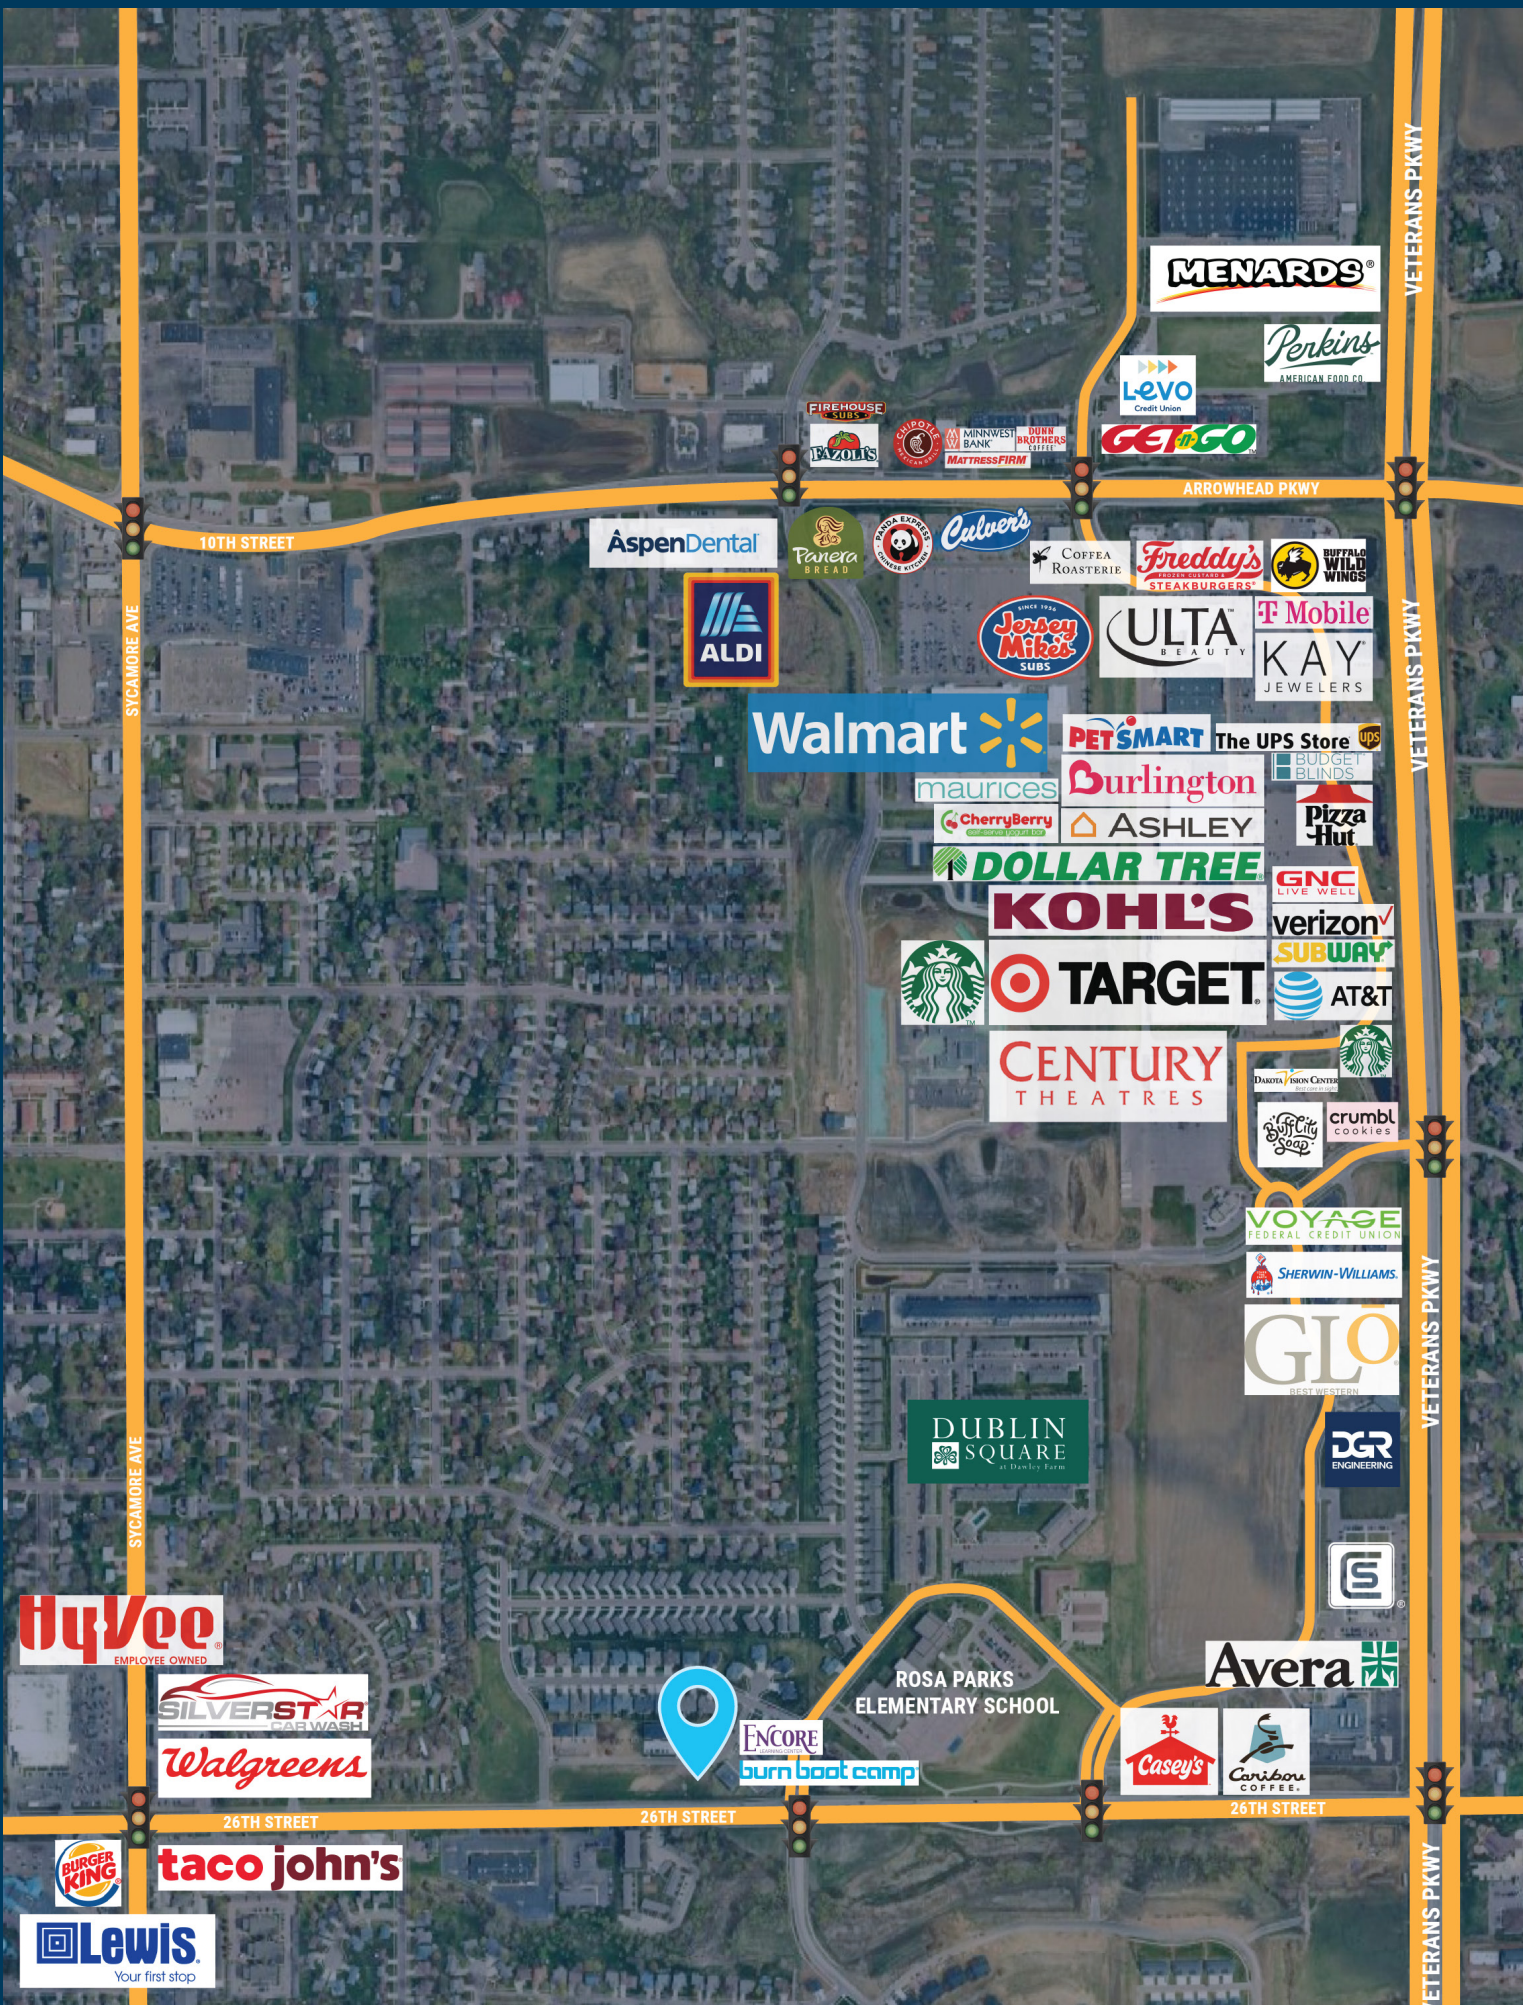

SYCAMORE AVE

VETERANS PKWY

VETERANS PKWY

VETERANS PKWY

VETERANS PKWY

10TH STREET

ARROWHEAD PKWY

26TH STREET

26TH STREET

26TH STREET

MENARDS

Perkins
AMERICAN FOOD CO.

Levo
Credit Union

GETinGO

FIREHOUSE
SUBS

FAZOLI'S

CHIPOTLE

MINNVEST
BANK

BURN BROTHERS
STEAKS

MATTRESSFIRM

AspenDental

Panera
BREAD

PANDA EXPRESS
CHINESE STEAK

Calver's

COFFEE
ROASTERIE

Freddy's
STEAKBURGERS

BUFFALO
WILD WINGS

ALDI

Jersey Mike's
SUBS

ULTA
BEAUTY

T Mobile
KAY
JEWELERS

Walmart

PETSMART

The UPS Store
UPS

maurices

Burlington

BUDGET
BLINDS

CherryBerry

ASHLEY

Pizza
Hut

DOLLAR TREE

GNC
LIVE WELL

KOHL'S

verizon

Starbucks

TARGET

SUBWAY
AT&T

CENTURY
THEATRES

Starbucks

DAKOTA SENIOR CENTER

crumbl
cookies

VOYAGE
FEDERAL CREDIT UNION

SHERWIN-WILLIAMS

GLO
BEST WESTERN

DGR
ENGINEERING

ES

HyVee
EMPLOYEE OWNED

SILVERSTAR
CAR WASH

Walgreens

ROSA PARKS
ELEMENTARY SCHOOL

ENCORE
burn boot camp

Avera

Casey's

Caribou
COFFEE

taco john's

BURGER
KING

Lewis
Your first stop